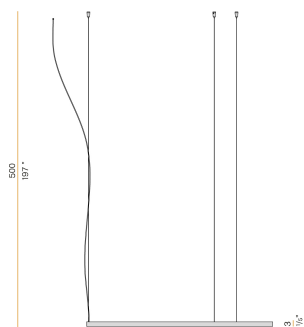

PANZERI

Zero Round

24V DC
M10319.125.0410

 mat brass

Data sheet

CODE	M10319.125.0410
SYSTEM POWER CONSUMPTION	62W
EFFICACY	82.24lm/W
LIGHT SOURCE	LED
LIGHT SOURCE LIFETIME	L70 (B50) 60.000h
COLOUR TEMPERATURE	3000K Ra>90
LIGHT DISTRIBUTION	diffused
POWER SUPPLY	24V DC
DRIVER	remote not included
LUMEN OUTPUT	5099lm
WEIGHT	1,06 Kg
PROTECTION DEGREE	IP20
COLOUR TOLLERANCES	SDCM 3
PACKING DIMENSIONS	135,0 x 135,0 x 18,0 cm

Single or multiple suspension lighting fixture for interiors, with direct and indirect light emission.

Bended extruded aluminium structure in white, black, bronze, mat brass or titanium polyacrylic paint.

Extruded polycarbonate diffuser with opaline finish.

Suspension kit with griplocks and 5m (196,9") long steel cables.

5m (196,9") long power cable in transparent PVC.

Provided without power canopy.

Technical drawing