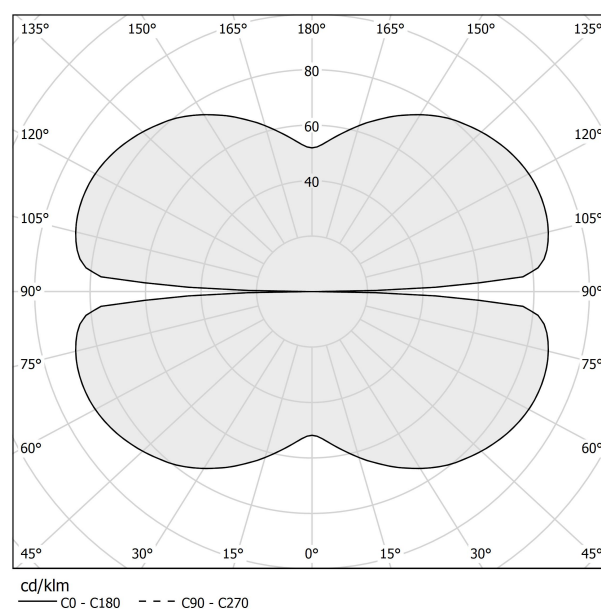

Polar diagram