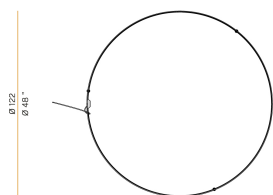

PANZERI

Zero Round

24V DC
M10319.125.0410

 mat brass

Data sheet

CODE	M10319.125.0410
SYSTEM POWER CONSUMPTION	62W
EFFICACY	82.24lm/W
LIGHT SOURCE	LED
LIGHT SOURCE LIFETIME	L70 (B50) 60.000h
COLOUR TEMPERATURE	3000K Ra>90
LIGHT DISTRIBUTION	diffused
POWER SUPPLY	24V DC
DRIVER	remote not included
LUMEN OUTPUT	5099lm
WEIGHT	1,06 Kg
PROTECTION DEGREE	IP20
COLOUR TOLLERANCES	SDCM 3
PACKING DIMENSIONS	135,0 x 135,0 x 18,0 cm

Single or multiple suspension lighting fixture for interiors, with direct and indirect light emission.

Bended extruded aluminium structure in white, black, bronze, mat brass or titanium polyacrylic paint.

Extruded polycarbonate diffuser with opaline finish.

Suspension kit with griplocks and 5m (196,9") long steel cables.

5m (196,9") long power cable in transparent PVC.

Provided without power canopy.

Technical drawing